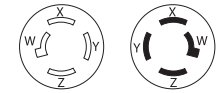

Hart lock locking devices

Hart lock complex environment locking devices

Product description

4-pole, 4-wire non-grounding
20A, 3ØY 120/208V/AC
Non-NEMA

Receptacle Plug