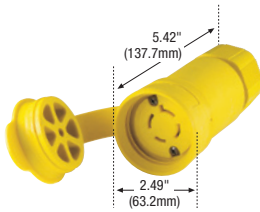

Hart lock locking devices

Hart lock complex environment locking devices

Product description

4-pole, 4-wire non-grounding
20A, 3ØY 120/208V/AC
Non-NEMA

Receptacle Plug

L1820PW

L1820CW

Hart lock 3Ø plugs & connectors

Rating A	V/AC	Description	Cord diameter	Color	Plug catalog no.	Connector catalog no.	
20	120/208	3ØY watertight	0.43-1.15" (10.9-29.2mm)	Y	□ 7411PW	□ 7413CW	•
		3ØY watertight	0.43-1.15" (10.9-29.2mm)	BK	□ 7411PWBK	□ 7413CWBK	•
		3ØY severe duty	0.63-1.16" (15.9-29.4mm)	Y & BK	□ 7411PY	□ 7413CY	•

Product description

4-pole, 4-wire non-grounding
20A, 3ØY 120/208V/AC
NEMA L18-20

L18-20R L18-20P

Hart lock 3ØY plugs & connectors

Rating A	V/AC	NEMA	Description	Cord diameter	Color	Plug catalog no.	Connector catalog no.	
20	120/ 208	L18-20	3ØY watertight	0.36-0.84" (9.1-21.3mm)	Y	□ L1820PW	□ L1820CW	• •
			3ØY watertight	0.36-0.84" (9.1-21.3mm)	BK	□ L1820PWBK	□ L1820CWBK	• •
			3ØY severe duty	0.63-1.16" (15.9-29.4mm)	Y & BK	□ L1820PY	□ L1820CY	• •

Hart lock 3ØY receptacles

Rating A	V/AC	NEMA	Description	Color	Single receptacle catalog no.	
20	120/ 208	L18-20	3ØY watertight	Y	□ L1820RW	• •
			3ØY watertight	BK	□ L1820RWBK	• •

Dimensional information:
D-34-35